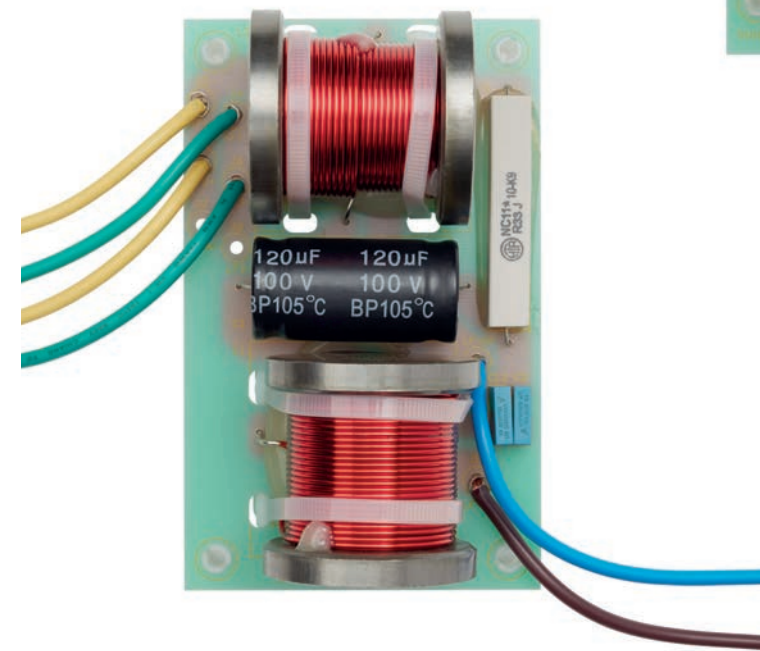

Upgraded and optimised crossovers.

As well as celebratory cosmetic changes, 600 Series Anniversary Edition also benefits from new optimised crossover designs featuring carefully selected components, offering greater insight from your music.