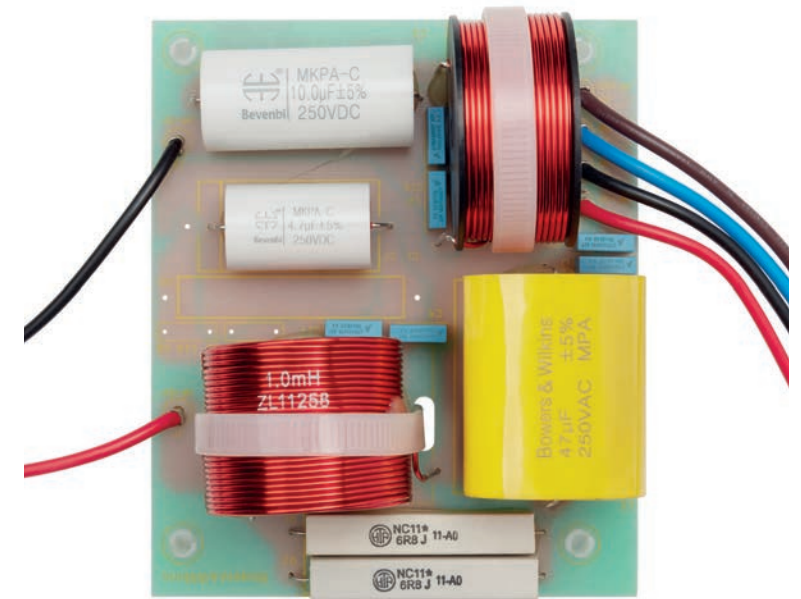

Upgraded and optimised crossovers.

As well as celebratory cosmetic changes, 600 Series Anniversary Edition also benefits from new optimised crossover designs featuring carefully selected components, offering greater insight from your music.