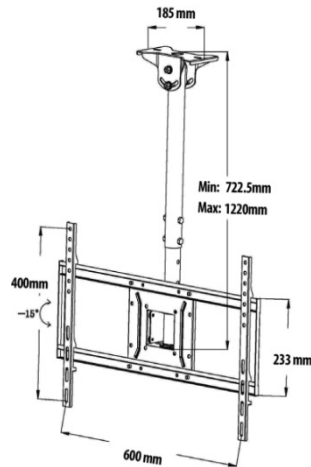

Model CM708 - Ceiling/hanging mount

SPECIFICATIONS	
<i>Designed for outdoor installation with weatherproof construction and stainless steel hardware</i>	
Description	Weather resistant adjustable height, tilting and swivel ceiling mount - black
Suitable for TV sizes	39" to 65"
Tilt	Adjustable from 0° to +15°
Maximum load	70 kg