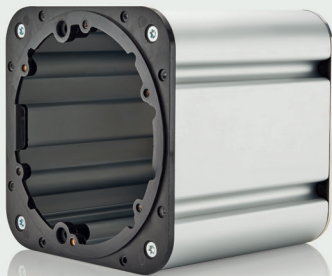

HTM81 D4

Our largest centre-channel speaker is designed to be the perfect partner for the 801 D4 or 802 D4. Small wonder, then, that it's such a powerful performer, with sound that perfectly matches the quality of its illustrious stablemates.

Midrange enclosure

Inside HTM81 D4, we use a stiff, aluminium enclosure designed to maximise the performance of the midrange drive unit. It provides a controlled location point for the midrange decoupling and prevents unwanted air leakage into the surrounding cabinet.

Aerofoil bass cone

Our Aerofoil bass cone technology remains an outstanding solution to the conundrum of combining low mass and high stiffness, thanks to its carbon-fibre skin and variable-profile foam core. Now, we have added the foam Anti-Resonance Plug™ for lower distortion and even cleaner bass.

HTM81 D4

Technical features

Diamond tweeter
Solid body Tweeter-on-Top
Continuum cone FST™
Anti-Resonance plug
Biomimetic Suspension
Matrix™
Aerofoil cone bass units
Flowport™

Description

3-way vented-box system