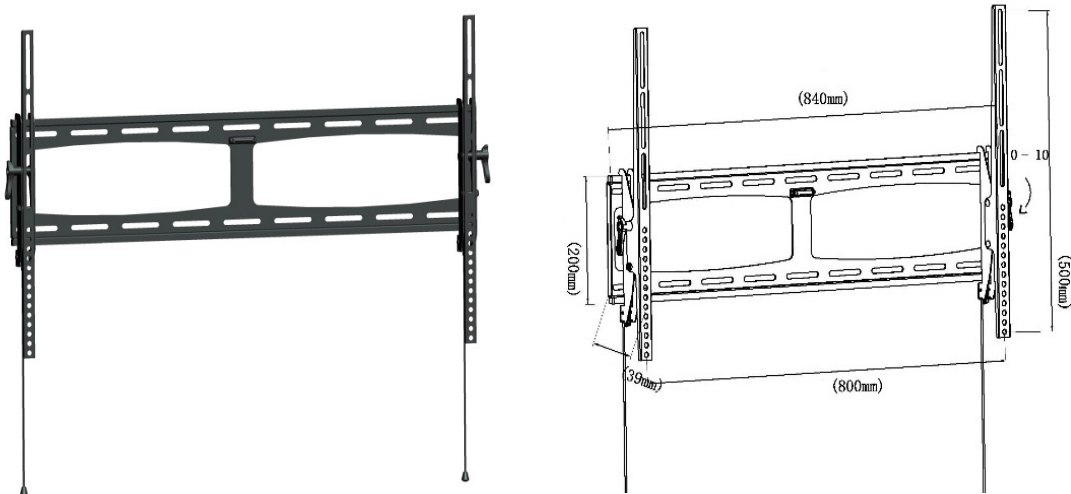

APOLLO[®]

ENCLOSURES

Model WM607NA - Flat/tilting mount

SPECIFICATIONS	
<i>Designed for outdoor installation with weatherproof construction and stainless steel hardware</i>	
Description	Weather resistant flat/tilt wall mount - black
Suitable for TV sizes	39" to 75", 98" (two mounts required for 98")
Tilt	Adjustable from 0° to +10°
Maximum load	90 kg