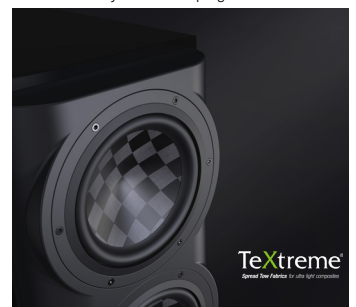

TPCD - Thin Ply Carbon Diaphragms